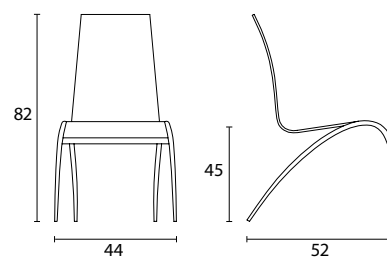

RELAX LEATHER & FABRIC

designed by Robby Cantarutti & Francesca Petricich

La seduta, flessibile e sinuosa, fissata a sbalzo sulle gambe curve, conferisce alla sedia un aspetto aerodinamico. L'alto schienale la rende importante e ne perfeziona l'ergonomia. La scocca è realizzata in multistrato rivestito in pelle vera (cuoietto), in pelle rigenerata, Similpelle, lana, stoffa cliente. Il fusto è in acciaio, cromato o verniciato.

The seat, flexible and sinuous, fixed as a cantilever on the curved legs, gives the chair an aerodynamic appearance. The tall back gives importance to and perfects the ergonomics. The bodywork is made from plywood covered in genuine, regenerated or simulated leather, wool, or in the customer's own choice. The frame is in chromed or painted steel.

Art. 440

Pella Rigenerata Regenerated leather

Marrone R7 Brown R7

Nero R13 Black R13

Bianco R14 White R14

Rosso vivo R15 Bright red R15

Rosso sangue R16 Blood red R16

Crema R17 Cream R17

Arancio R18 Orange R18

Verde R19 Green R19

Cognac R20 Cognac R20

Safari Safari

Zebra G001 Zebra G001

Zebra Beige G003 Zebra Beige G003

Peso collo: 14 kg
Volume: 0,25 m³
Peso netto: 6 kg
Pezzi per scatola: 2
Colli: 1

Assemblata

Finiture e colori:
monoscocca in multistrato di faggio rivestito in pelle rigenerata marrone R7, nero R13, bianco R14, rosso vivo R15, rosso sangue R16, crema R17, arancio R18, verde R19, cognac R20 o in tessuto Safari zebra G001, zebra beige G003.

Struttura:
base in acciaio cromato S1 o verniciato alluminio satinato S9.

Box weight: 14 kg
Volume: 0,25 m³
Net weight: 6 kg
Pcs per box: 2
Boxes: 1

Assembled

Finishes and colours:
bodywork in plywood covered in regenerated leather brown R7, black R13, white R14, bright red R15, blood red R16, cream R17, orange R18, green R19, cognac R20 or in Safari fabric zebra G001, zebra beige G003.

Frame:
steel frame chromed S1 or painted aluminium satinated S9.